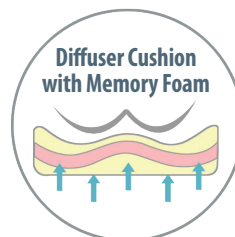

Diffuser™

Diffuser Cushion – Optimum pressure relief in luxurious memory foam

- Specially formulated, premium density viscoelastic foam conforms and cushions for near-weightless comfort and support.
- Unique inner core of high density non-memory foam protects cushion from ‘bottoming out’ under continual use.
- Specially treated for the effective control of mould, mildew, bacteria, and dustmites.
- Two cover options: Durafab hard-wearing fabric, or in moisture resistant Steri-plus.

Available in 2 sizes:

Regular: 44 cm x 42 cm x 7.5 cm

Large: 49 cm x 46 cm x 7.5 cm

Diffuser's unique internal core consists of high-density traditional foam ensures cushion strength & support qualities are retained under continued load bearing. Memoryfoam with traditional foam – best of both worlds.

Even distribution of pressure
with Diffuser Cushion

Uneven dispersion of pressure
without Diffuser Cushion

Ideal for wheelchairs, outdoor and indoor, and for office and car. Absorbs shearing forces, reduces pressure on tissues.