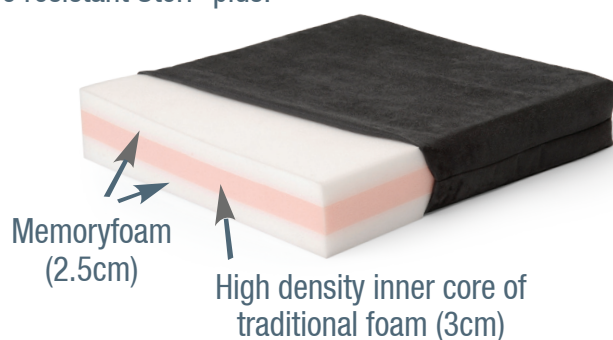

Diffuser™

Diffuser Cushion – Optimum pressure relief in luxurious memory foam

- Specially formulated, premium density viscoelastic foam conforms and cushions for near-weightless comfort and support.
- Unique inner core of high density non-memory foam protects cushion from ‘bottoming out’ under continual use.
- Specially treated for the effective control of mould, mildew, bacteria, and dustmites.
- Two cover options: Durafab hard-wearing fabric, or in moisture resistant Steri-plus.

Available in 2 sizes:

Regular: 44 cm x 42 cm x 7.5 cm

Large: 49 cm x 46 cm x 7.5 cm

Diffuser's unique internal core consists of high-density traditional foam ensures cushion strength & support qualities are retained under continued load bearing. Memoryfoam with traditional foam – best of both worlds.

Even distribution of pressure
with Diffuser Cushion

Uneven dispersion of pressure
without Diffuser Cushion

Ideal for wheelchairs, outdoor and indoor, and for office and car. Absorbs shearing forces, reduces pressure on tissues.