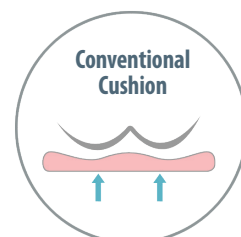

Diffuser™

Diffuser Cushion – Optimum pressure relief in luxurious memory foam

- Specially formulated, premium density viscoelastic foam conforms and cushions for near-weightless comfort and support.
- Unique inner core of high density non-memory foam protects cushion from ‘bottoming out’ under continual use.
- Specially treated for the effective control of mould, mildew, bacteria, and dustmites.
- Two cover options: Durafab hard-wearing fabric, or in moisture resistant Steri-plus.

Available in 2 sizes:

Regular: 44 cm x 42 cm x 7.5 cm

Large: 49 cm x 46 cm x 7.5 cm

Diffuser's unique internal core consists of high-density traditional foam ensures cushion strength & support qualities are retained under continued load bearing. Memoryfoam with traditional foam – best of both worlds.

Even distribution of pressure
with Diffuser Cushion

Uneven dispersion of pressure
without Diffuser Cushion

Ideal for wheelchairs, outdoor and indoor, and for office and car. Absorbs shearing forces, reduces pressure on tissues.